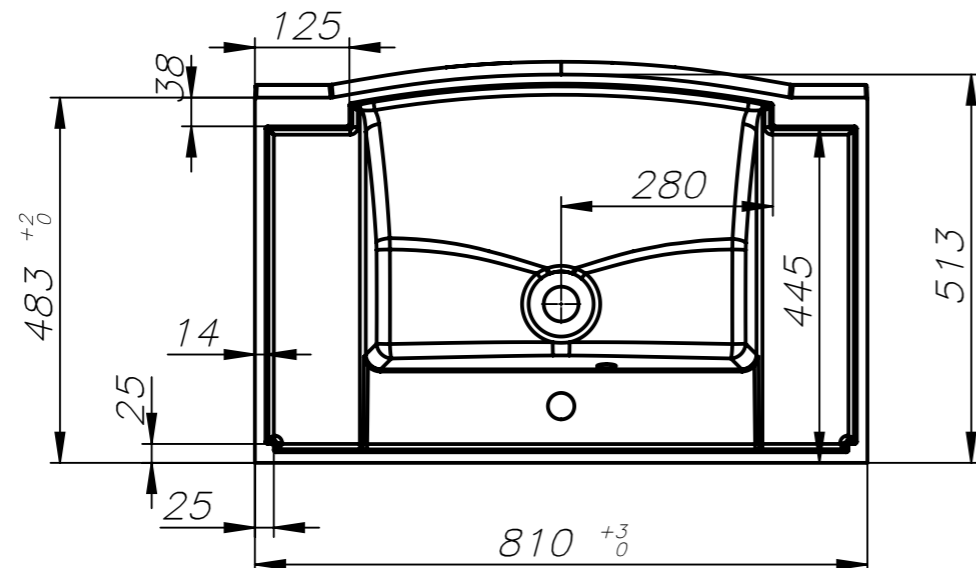

Drawing for approval x.x_XX_xxxx

SZCZEGÓŁ C
1 : 3

According to project		Material	Localization D:\Andrzej Projekty\Badea\Futura\810\	
Date	Name	Signature	Name of drawing Badea Futura Sink Model 810-600	
It constructed	26.06.2012	M Gala	A3	
It has checked				
It has approved			Dimension gabarit	
Scale	marmorin		Version	