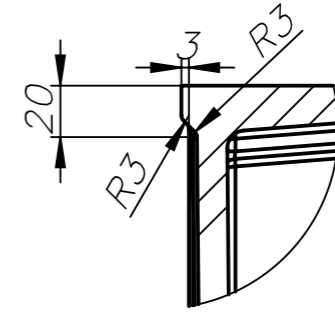

Drawing for approval x.x_XX_xxxx

SZCZEGÓŁ C
1 : 3

According to project		Material	Localization D:\Andrzej Projekty\Badea\Futura\810\	
Date	Name	Signature	Name of drawing Badea Futura Sink Model 810-600	
It constructed	26.06.2012	M Gala	A3	
It has checked				
It has approved			Dimension gabarit	
Scale	marmorin		Version	