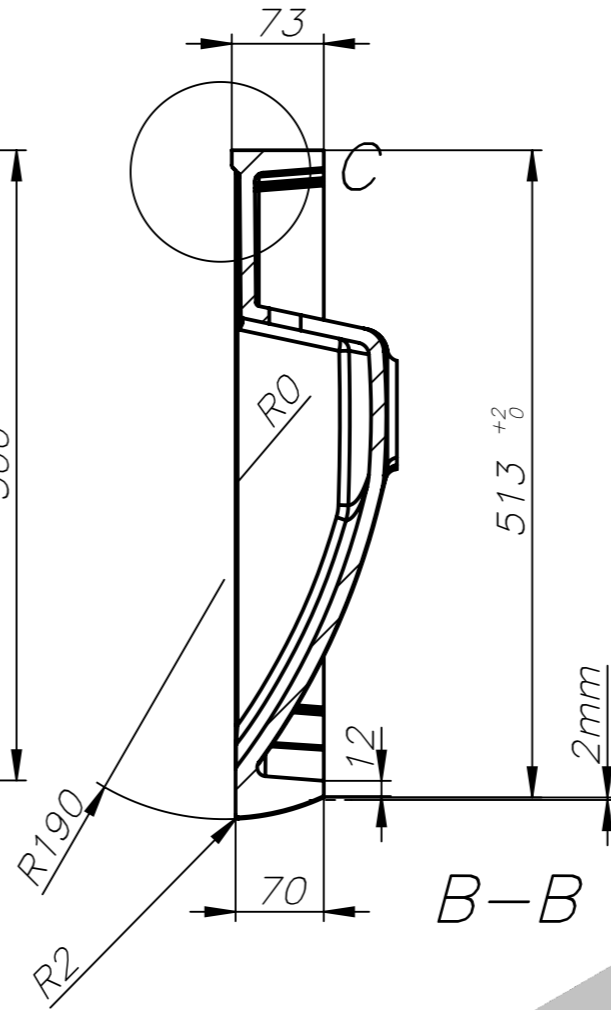

Drawing for approval x.x_XX_xxxx

SZCZEGÓŁ C
1 : 3

According to project		Material	Localization D:\Andrzej Projekty\Badea\Futura\810\	
Date	Name	Signature	Name of drawing Badea Futura Sink Model 810-600	
It constructed	26.06.2012	M Gala	A3	
It has checked				
It has approved			Dimension gabarit	
Scale	marmorin		Version	