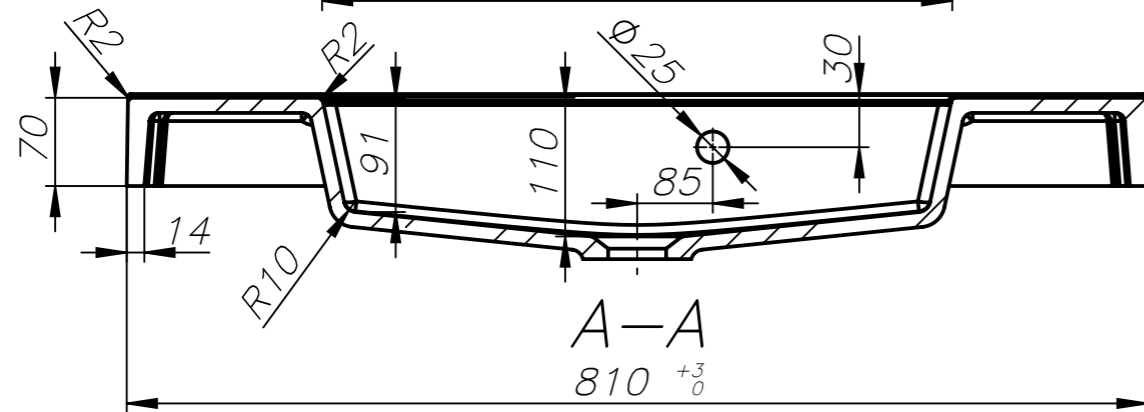

Drawing for approval x.x_XX_xxxx

SZCZEGÓŁ C
1 : 3

According to project		Material	Localization D:\Andrzej Projekty\Badea\Futura\810\	
Date	Name	Signature	Name of drawing Badea Futura Sink Model 810-600	
It constructed	26.06.2012	M Gala	A3	
It has checked				
It has approved			Dimension gabarit	
Scale	marmorin		Version	