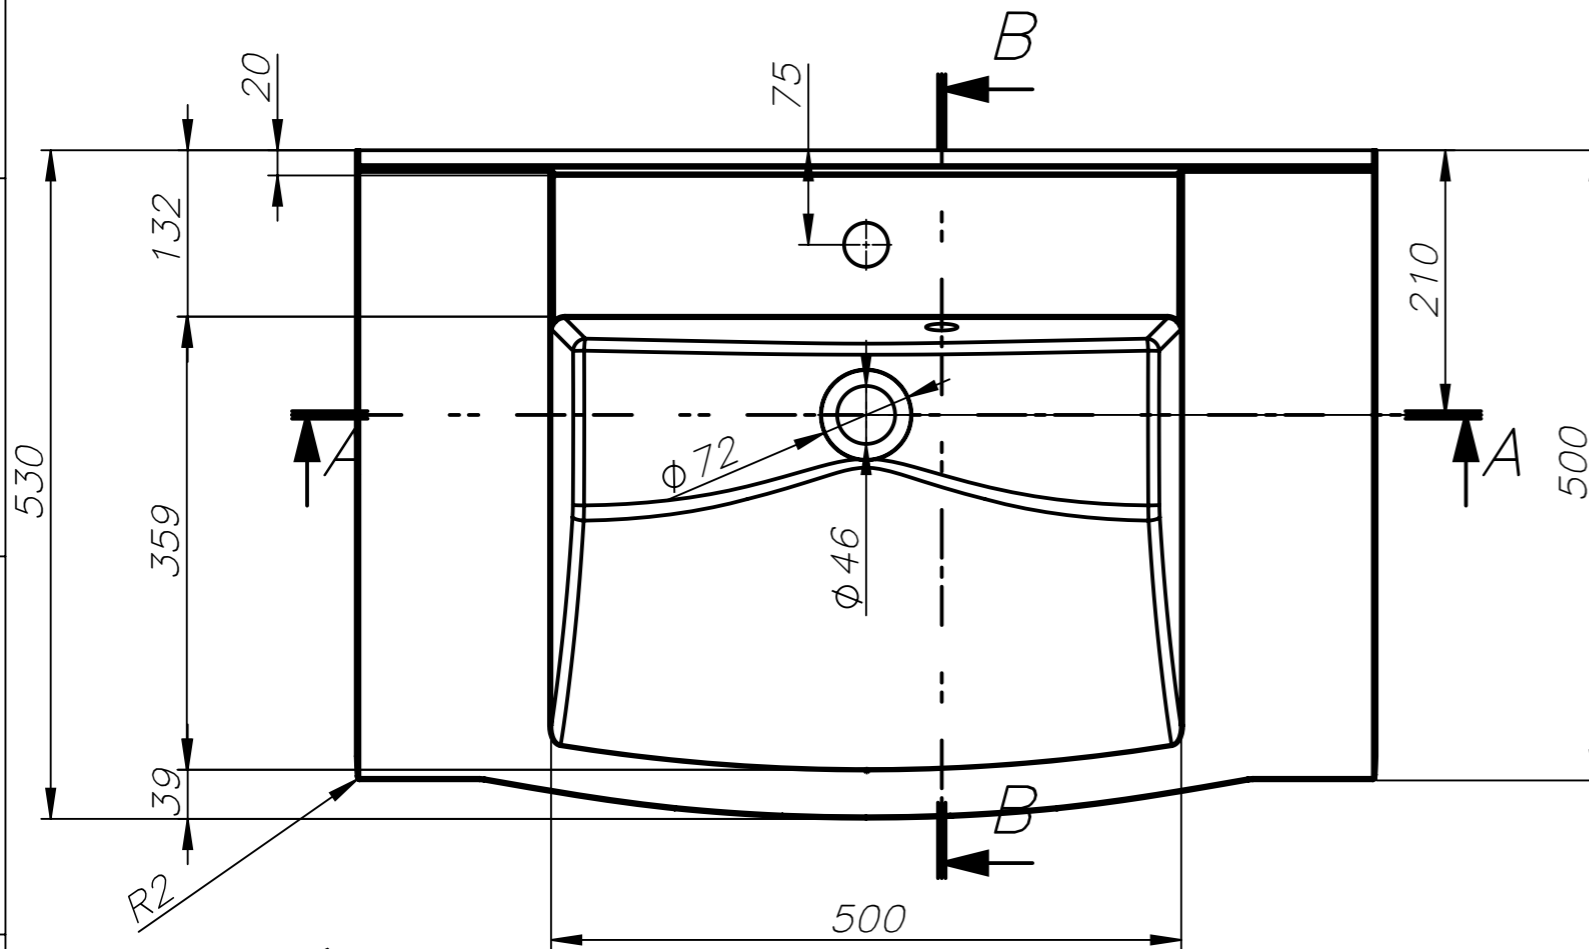

Drawing for approval x.x_XX_xxxx

SZCZEGÓŁ C
1 : 3

According to project		Material	Localization D:\Andrzej Projekty\Badea\Futura\810\	
Date	Name	Signature	Name of drawing Badea Futura Sink Model 810-600	
It constructed	26.06.2012	M Gala	A3	
It has checked				
It has approved			Dimension gabarit	
Scale	marmorin		Version	