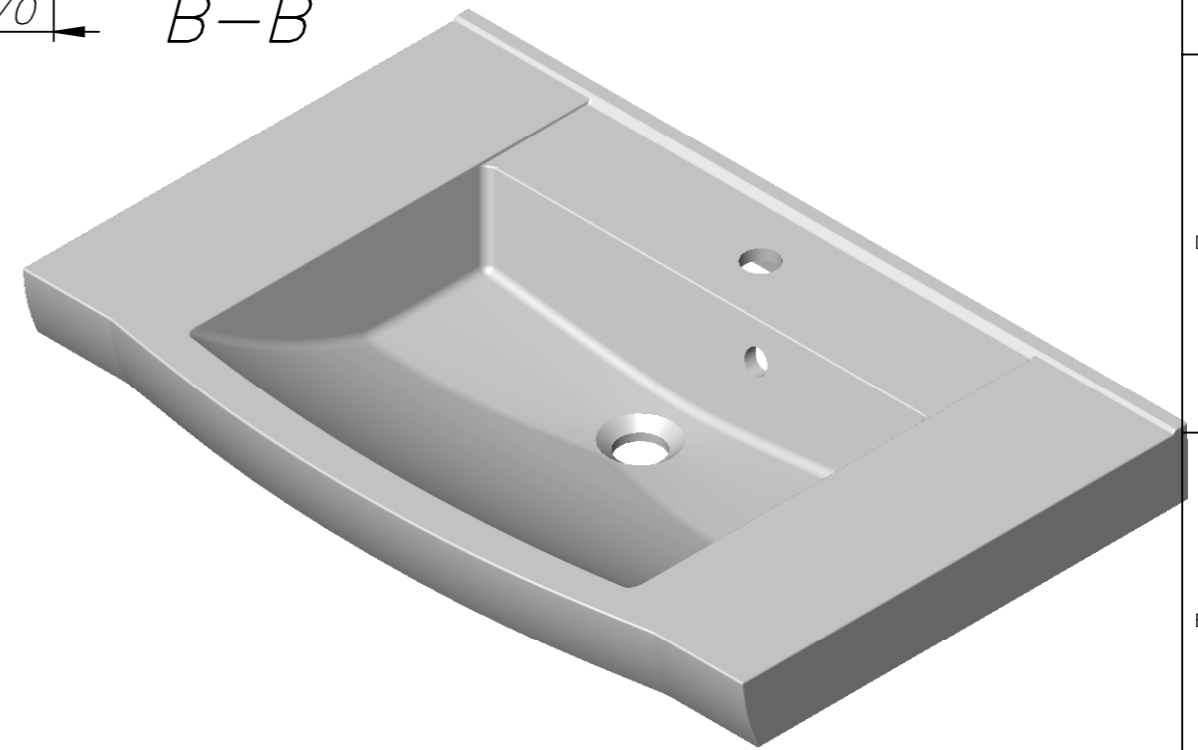

Drawing for approval x.x_XX_xxxx

SZCZEGÓŁ C
1 : 3

According to project		Material	Localization D:\Andrzej Projekty\Badea\Futura\810\	
Date	Name	Signature	Name of drawing Badea Futura Sink Model 810-600	
It constructed	26.06.2012	M Gala	A3	
It has checked				
It has approved			Dimension gabarit	
Scale	marmorin		Version	