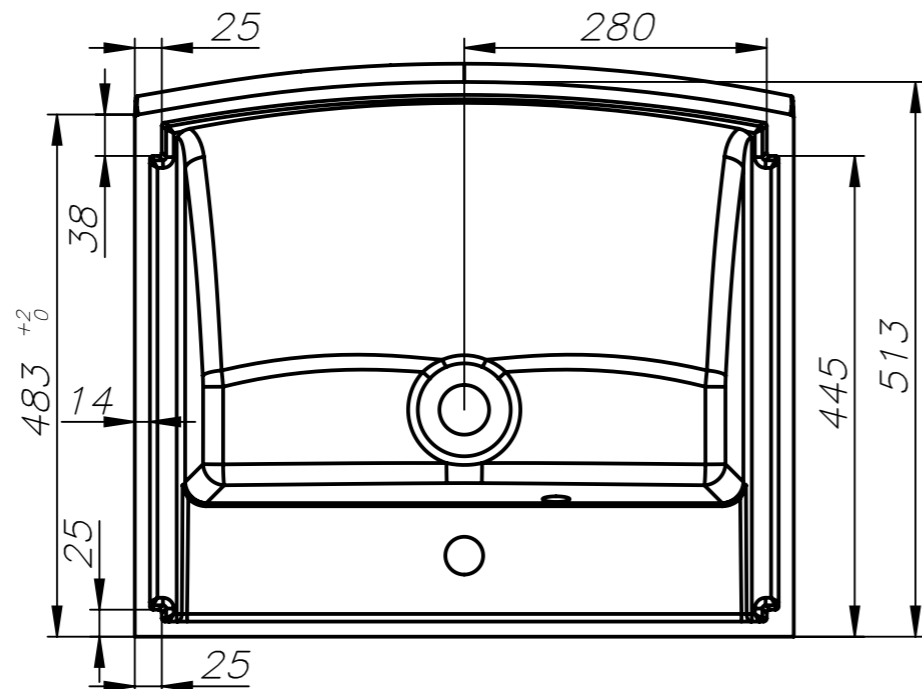

SZCZEGÓŁ C
1 : 3

According to project		Material		Localization	
Badea				D:\Andrzej Projekty\Badea\Futura\610\	
Date	Name	Signature	Name of drawing		
29.08.2012	Andrzej A.		Futura 610		
It has checked			A3		
It has approved					
Scale	marmorin			Dimension gabarit	Version