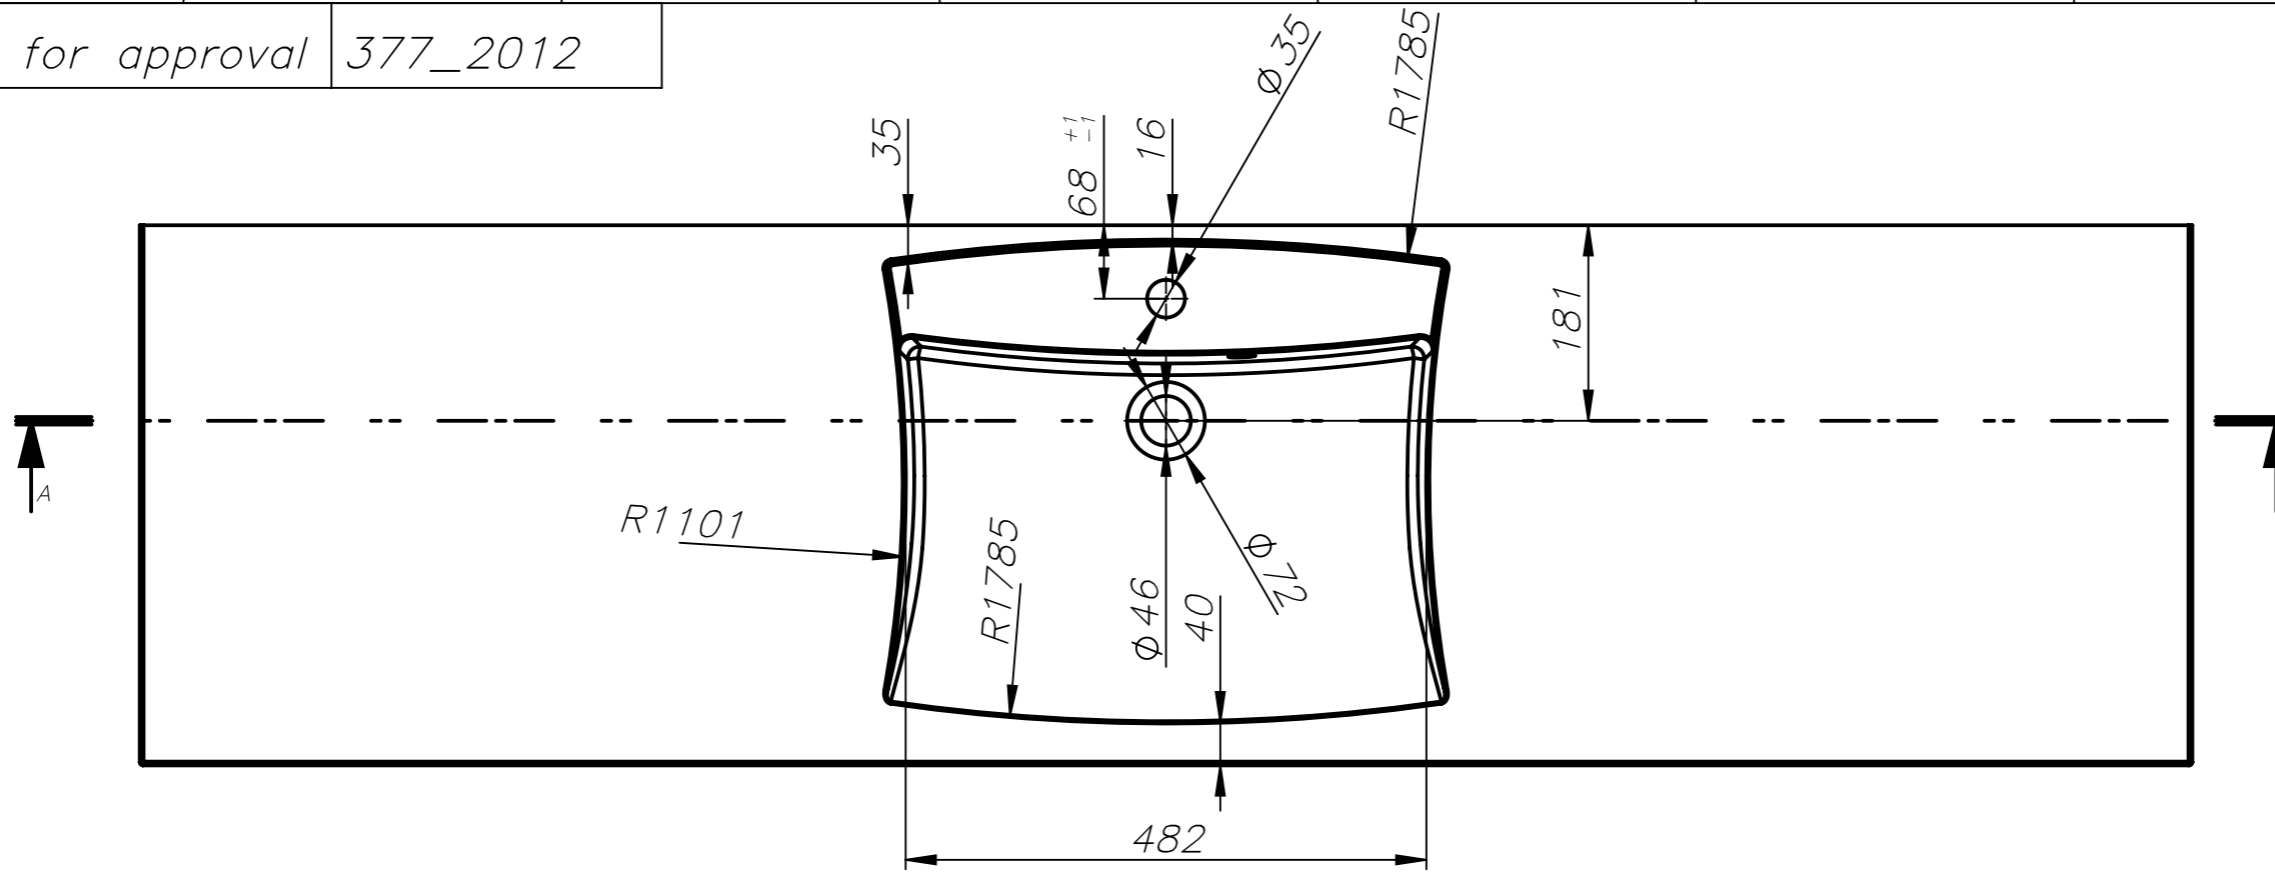

Drawing for approval 377_2012

| | | | | |
|----------------------|-----------------|-----------|---|-----------|
| According to project | | Material | Localization D:\dysk_zewnetrzny\Projekty\Badea\Fresh\Regulowana\ | |
| Date | Name | Signature | Name of drawing | |
| 15.01.2012 | M.Gala | | Badea Fresh regulowany | |
| It has checked | | | | |
| It has approved | | | | |
| Scale | marmorin | | Dimension gabarit | Version |
| | | | | A3 |