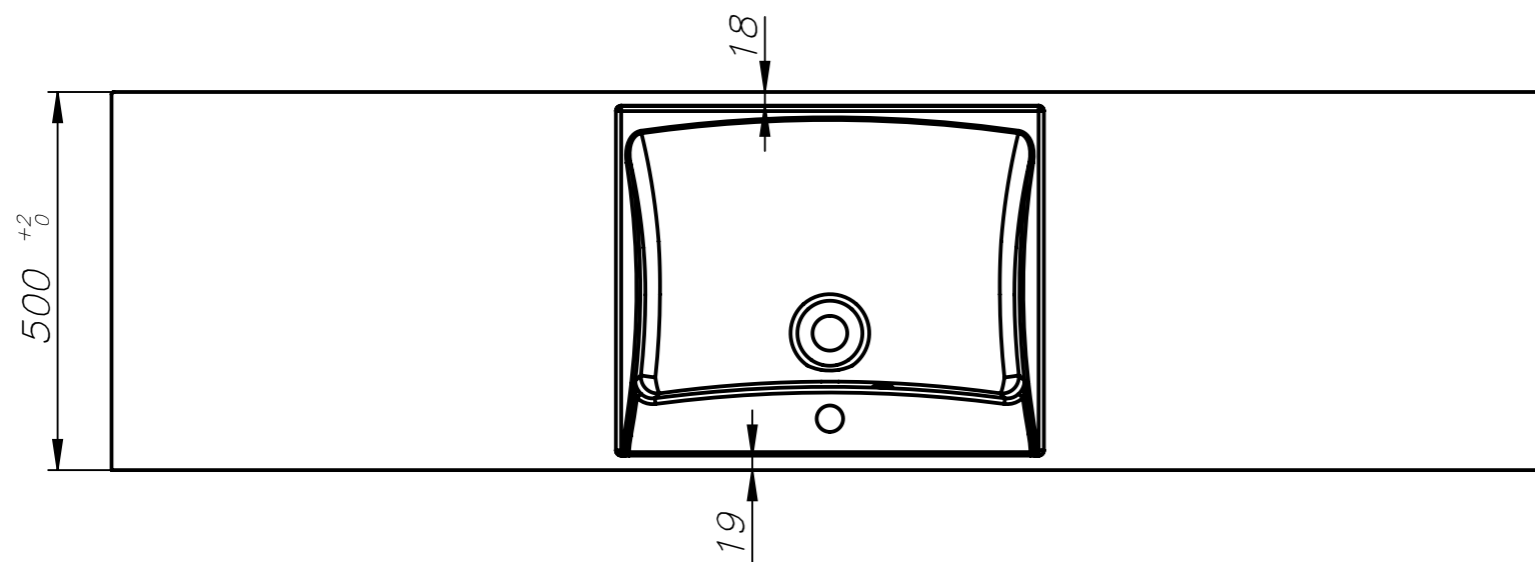

Drawing for approval 377_2012

| | | | | |
|----------------------|-----------------|-----------|---|-----------|
| According to project | | Material | Localization D:\dysk_zewnetrzny\Projekty\Badea\Fresh\Regulowana\ | |
| Date | Name | Signature | Name of drawing | |
| 15.01.2012 | M.Gala | | Badea Fresh regulowany | |
| It has checked | | | | |
| It has approved | | | | |
| Scale | marmorin | | Dimension gabarit | Version |
| | | | | A3 |