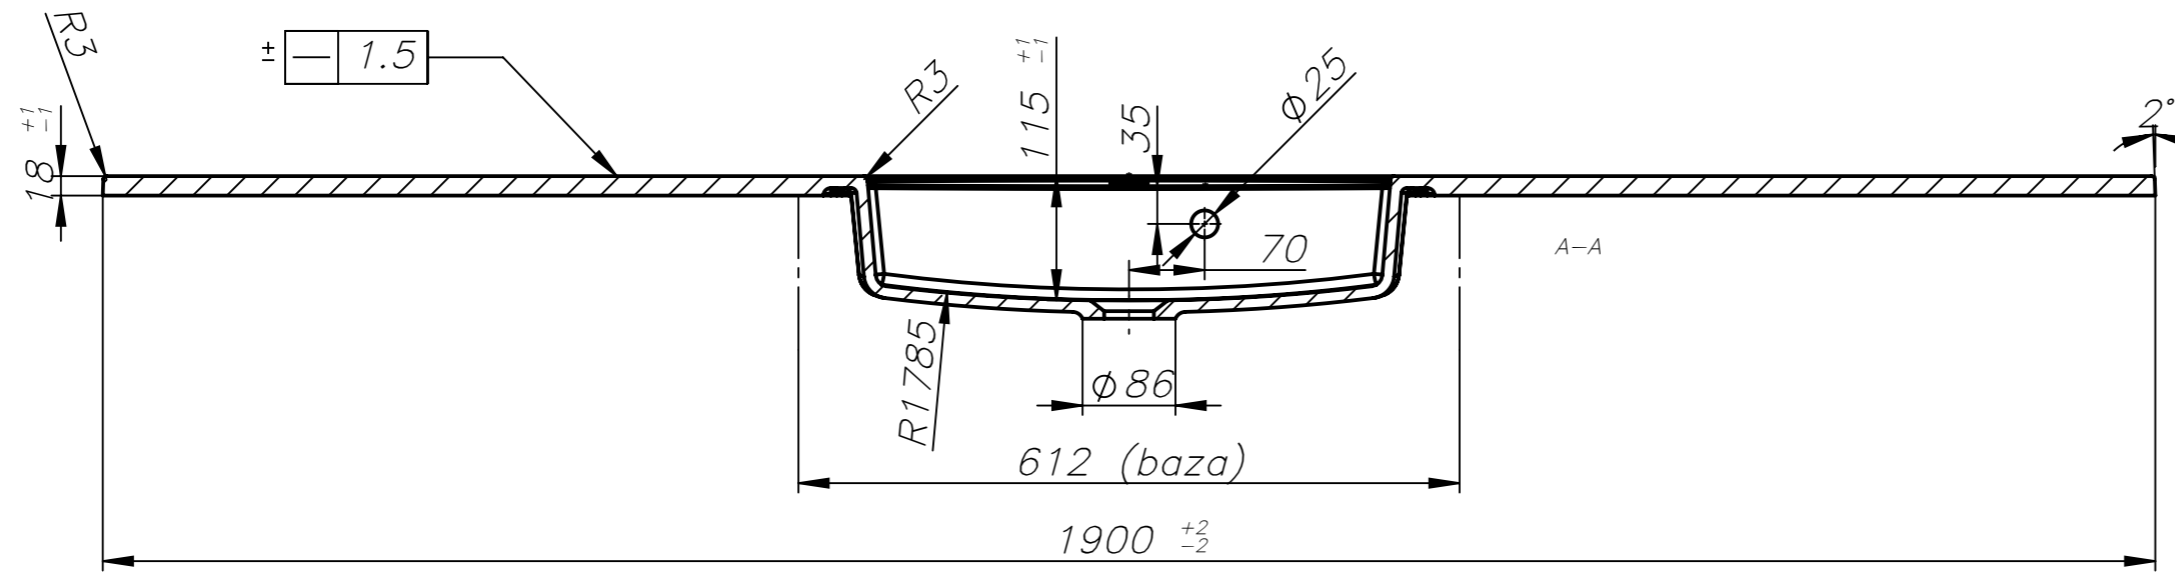

Drawing for approval 377_2012

| | | | | |
|----------------------|-----------------|-----------|---|-----------|
| According to project | | Material | Localization D:\dysk_zewnetrzny\Projekty\Badea\Fresh\Regulowana\ | |
| Date | Name | Signature | Name of drawing | |
| 15.01.2012 | M.Gala | | Badea Fresh regulowany | |
| It has checked | | | | |
| It has approved | | | | |
| Scale | marmorin | | Dimension gabarit | Version |
| | | | | A3 |