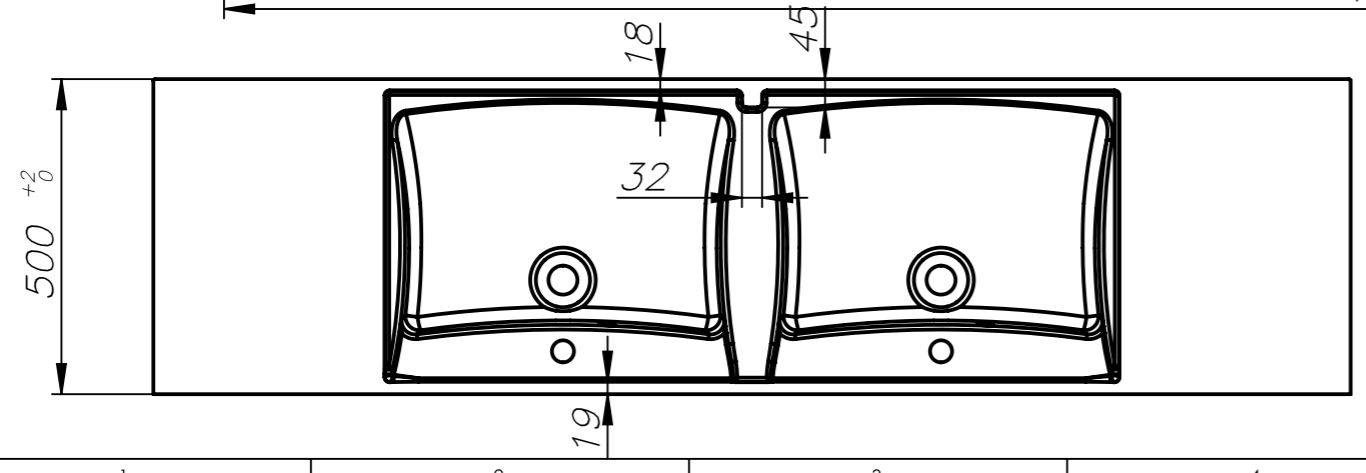

Drawing for approval 377\_2012

According to project		Material	Localization D:\dysk zewnętrzny\Projekty\Badea\Fresh\Regulowana Duet\	
Date	Name	Signature	Name of drawing Badea Fresh Duet regulowany	
15.01.2012	M.Gala		A3	
It has checked				
It has approved			Version	
Scale	<b>marmorin</b>		Dimension gabarit	