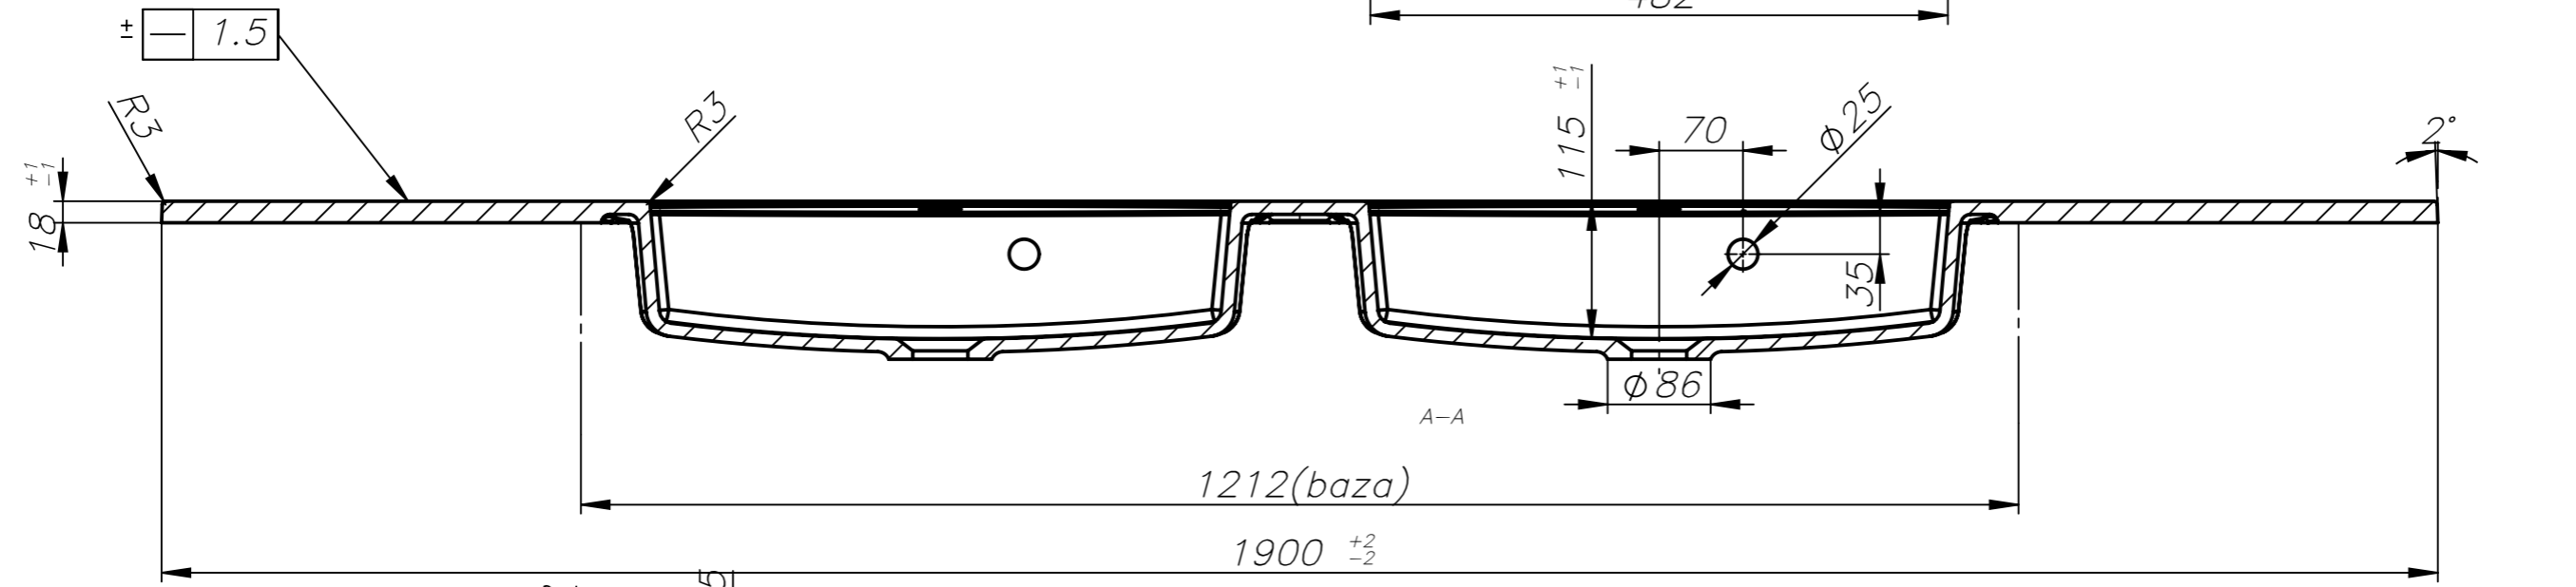

Drawing for approval 377\_2012

According to project		Material	Localization D:\dysk zewnętrzny\Projekty\Badea\Fresh\Regulowana Duet\	
Date	Name	Signature	Name of drawing Badea Fresh Duet regulowany	
15.01.2012	M.Gala		A3	
It has checked				
It has approved			Version	
Scale	<b>marmorin</b>		Dimension gabarit	