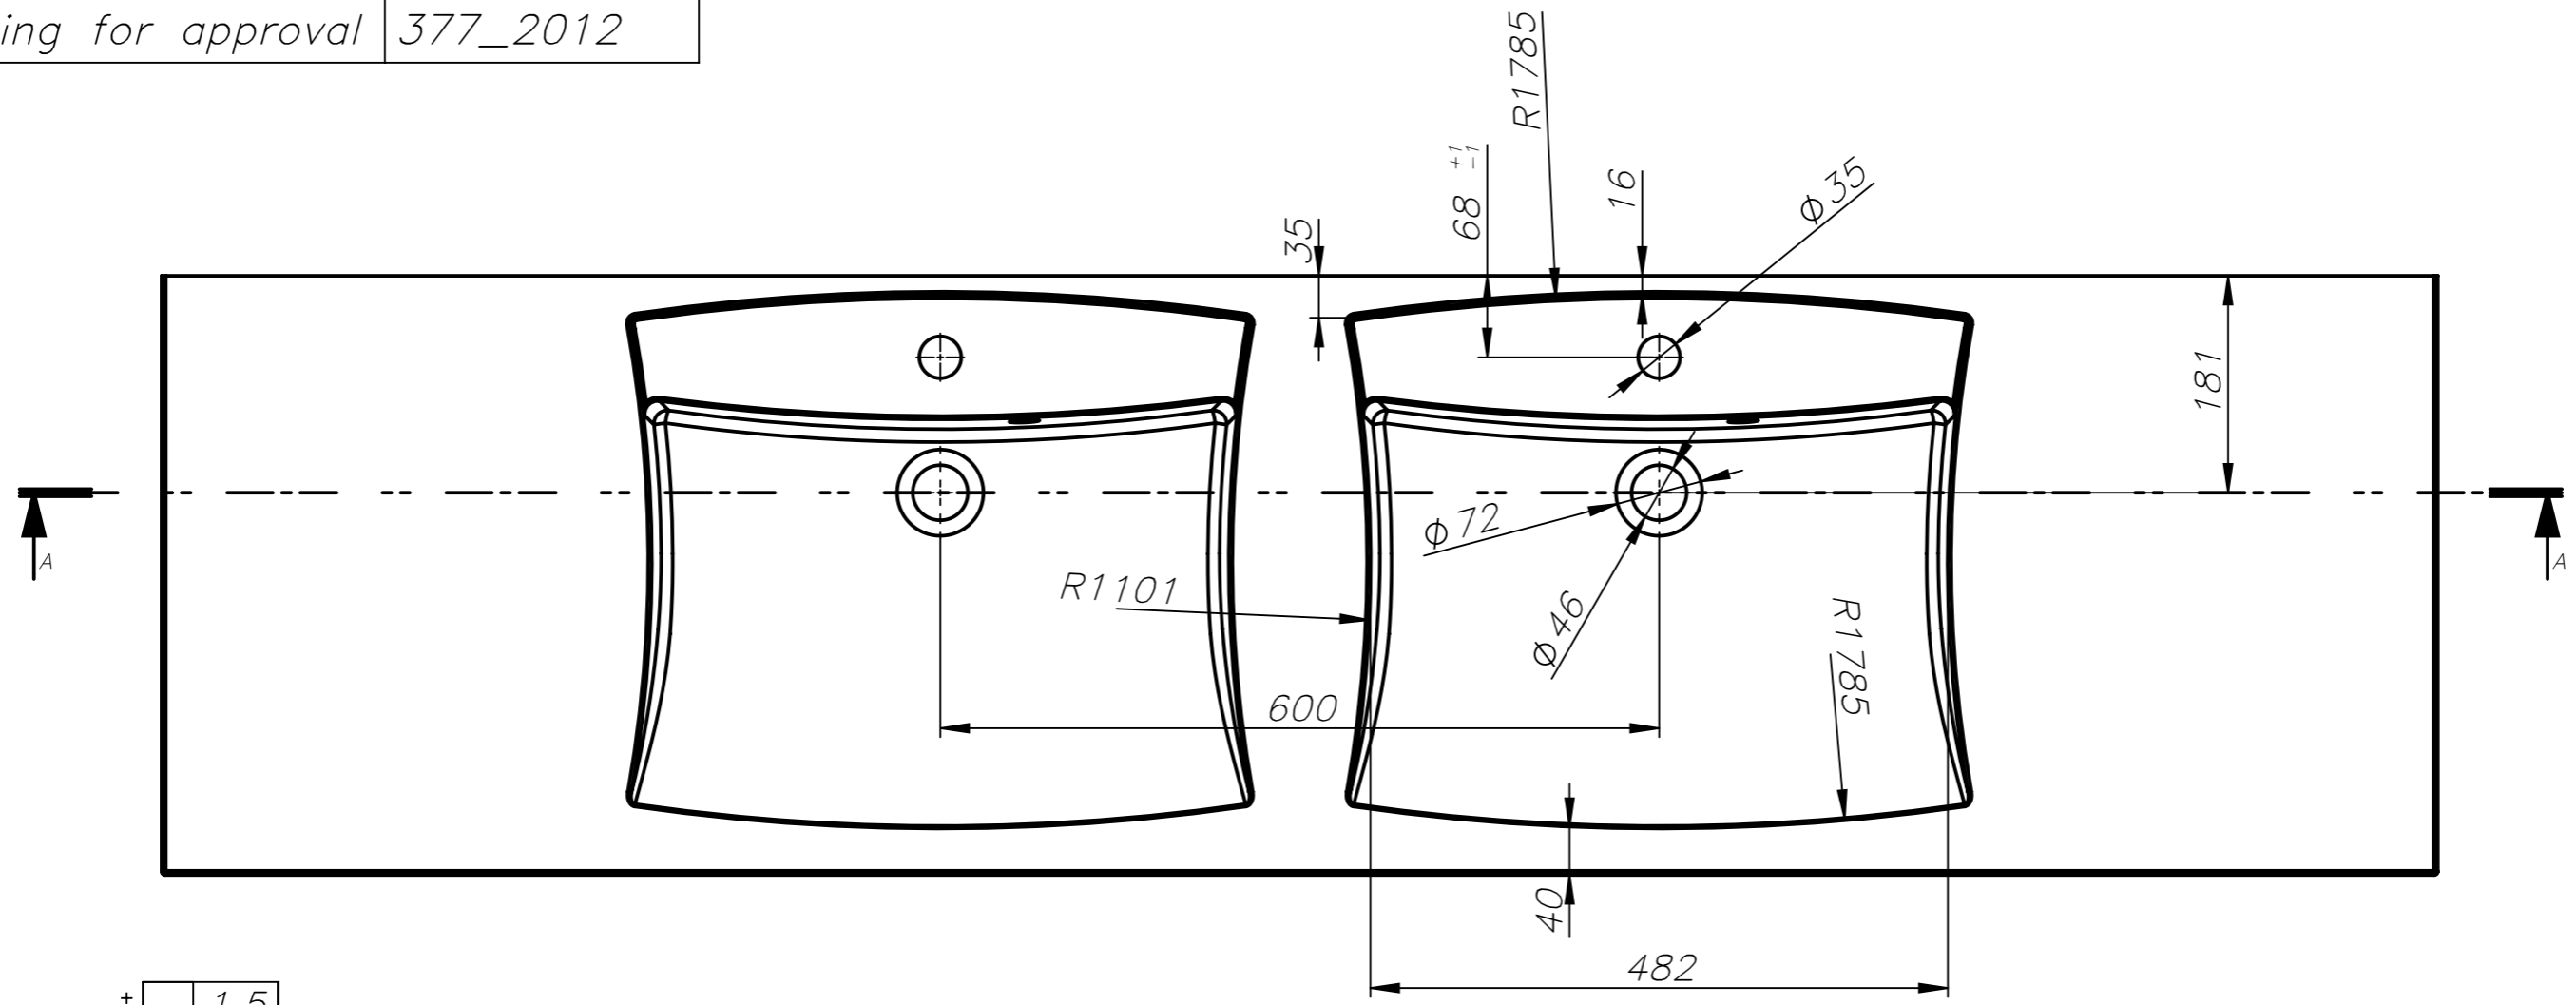

Drawing for approval 377\_2012

According to project		Material	Localization D:\dysk zewnętrzny\Projekty\Badea\Fresh\Regulowana Duet\	
Date	Name	Signature	Name of drawing Badea Fresh Duet regulowany	
15.01.2012	M.Gala		A3	
It has checked				
It has approved			Version	
Scale	<b>marmorin</b>		Dimension gabarit	