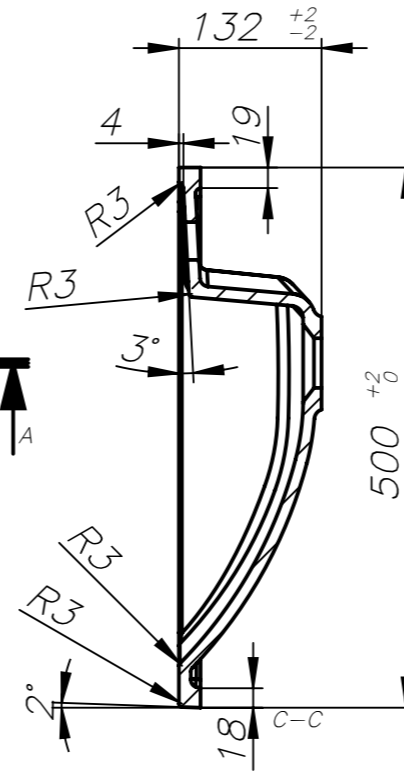

Drawing for approval 377.1_2012

According to project		Material	Localization D:\dysk zewnętrzny\Projekty\Badea\Fresh\1212x500\	
Date	Name	Signature	Name of drawing	
19.04.2013	M. Gala		Badea Fresh	
It has checked			1200	
It has approved			A3	
Scale	marmorin		Dimension gabarit	Version
			1212x500	1