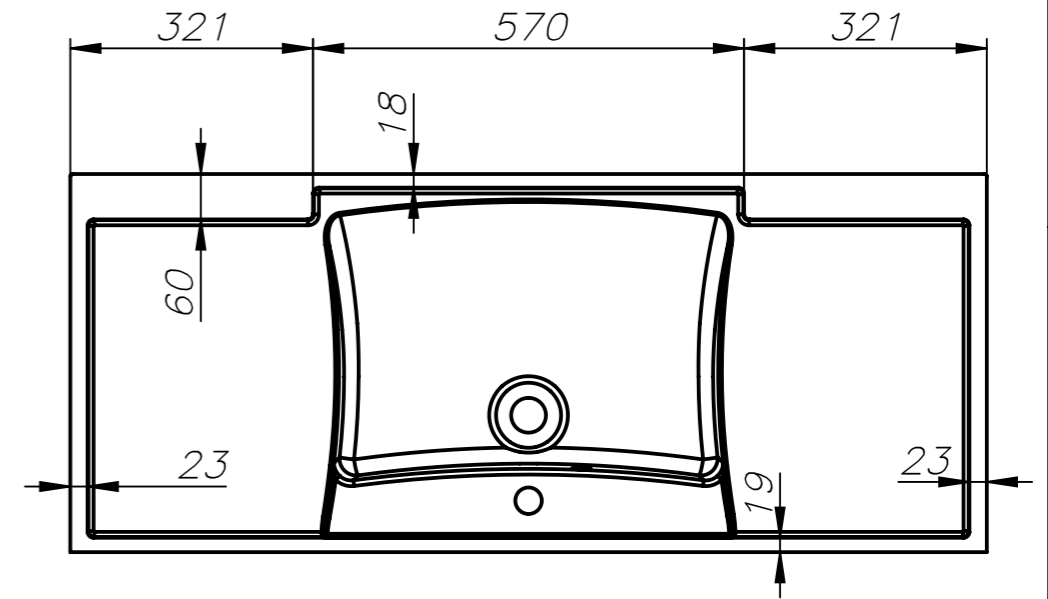

Drawing for approval 377.1_2012

According to project		Material	Localization D:\dysk zewnętrzny\Projekty\Badea\Fresh\1212x500\	
Date	Name	Signature	Name of drawing	
19.04.2013	M. Gala		Badea Fresh	
It has checked			1200	
It has approved			A3	
Scale	marmorin		Dimension gabarit	Version
			1212x500	1