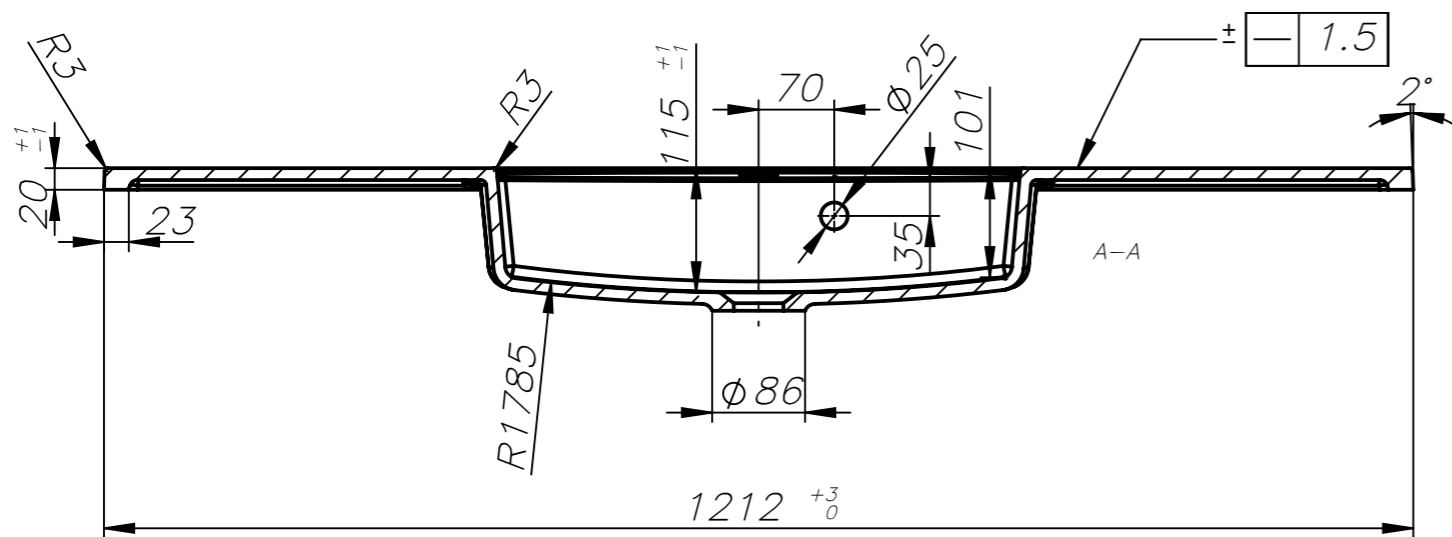

Drawing for approval 377.1_2012

According to project		Material	Localization D:\dysk zewnętrzny\Projekty\Badea\Fresh\1212x500\	
Date	Name	Signature	Name of drawing	
19.04.2013	M. Gala		Badea Fresh	
It has checked			1200	
It has approved			A3	
Scale	marmorin		Dimension gabarit	Version
			1212x500	1