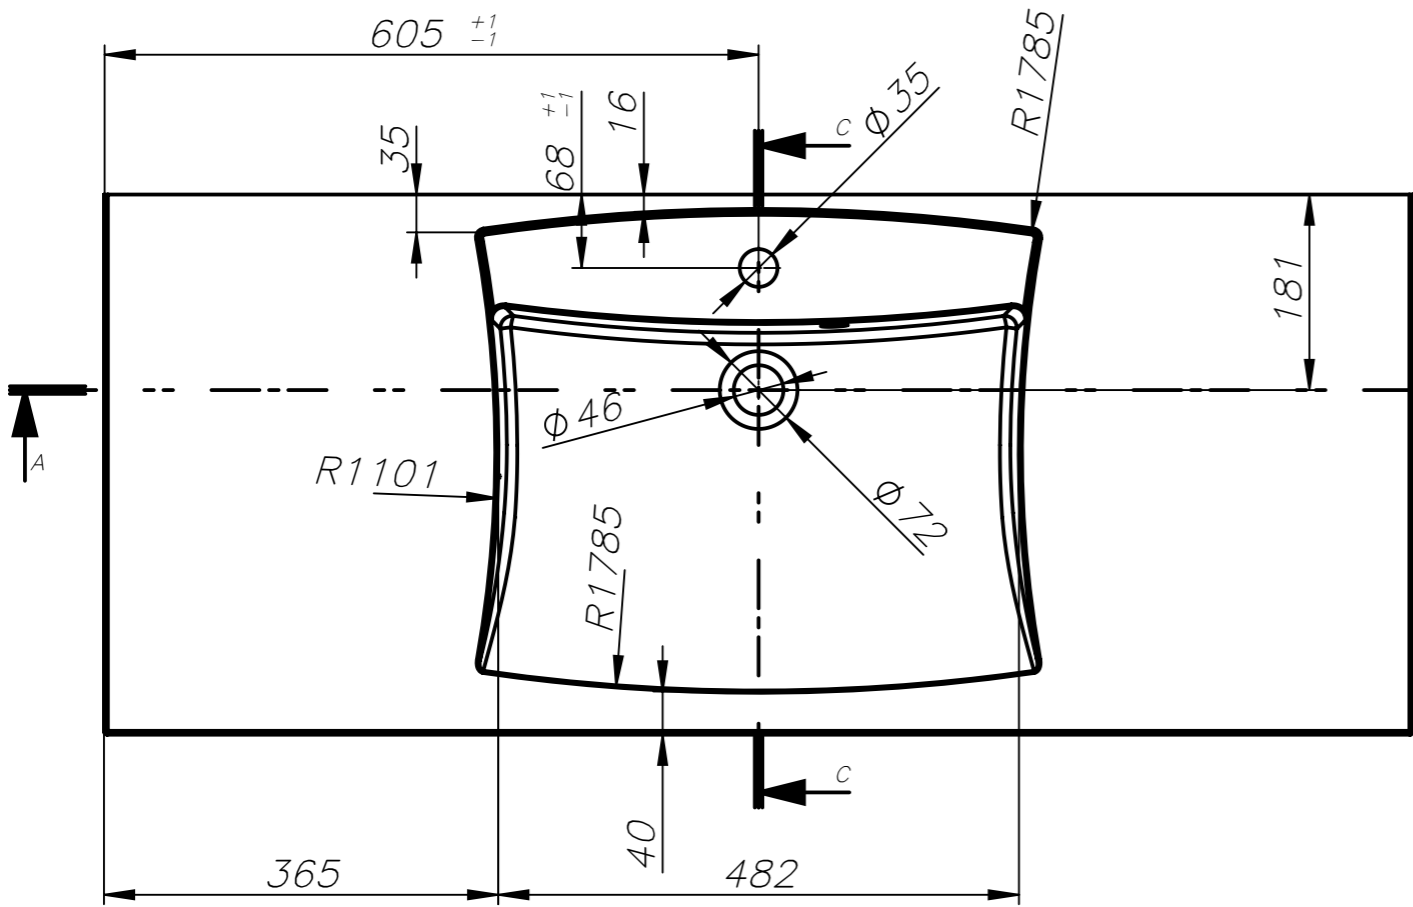

Drawing for approval 377.1_2012

According to project		Material	Localization D:\dysk zewnętrzny\Projekty\Badea\Fresh\1212x500\	
Date	Name	Signature	Name of drawing	
19.04.2013	M. Gala		Badea Fresh	
It has checked			1200	
It has approved			A3	
Scale	marmorin		Dimension gabarit	Version
			1212x500	1