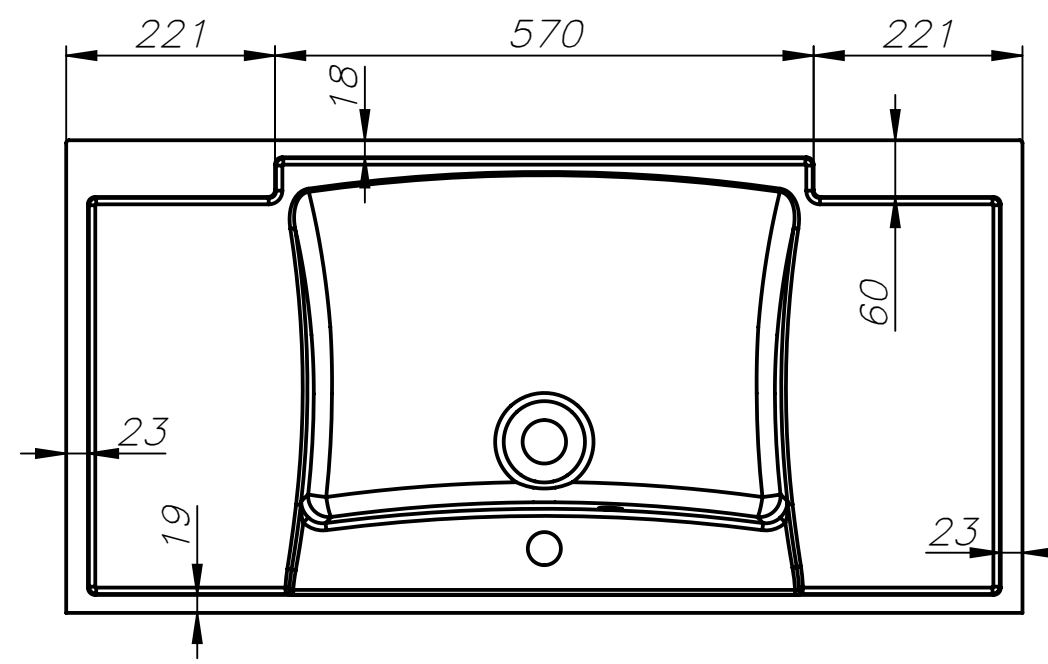

Drawing for approval 377.1\_2013

According to project		Material	Localization D:\dysk zewnętrzny\Projekty\Badea\Fresh\1012x500\	
Date	Name	Signature	Name of drawing	
19.04.2013	M.Gala		Badea Fresh 1000	
It has checked				
It has approved				
Scale	<b>marmorin</b>		Dimension gabarit	Version
			1012x500	1

**A3**