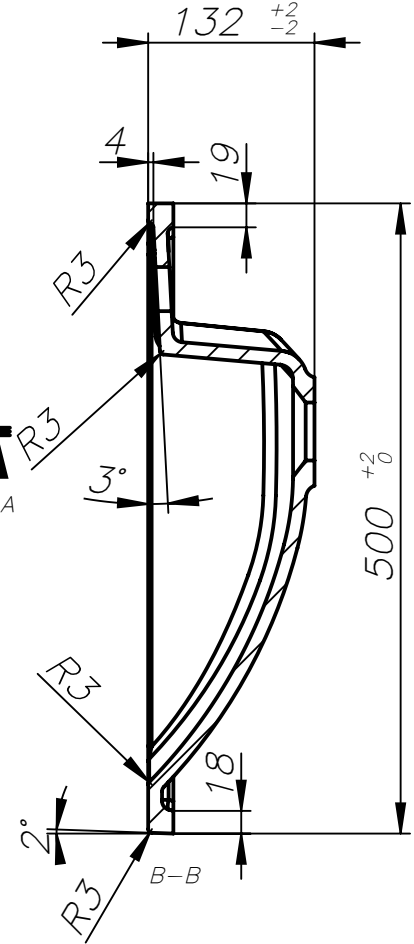

Drawing for approval 377.1\_2013

According to project		Material	Localization D:\dysk zewnętrzny\Projekty\Badea\Fresh\1012x500\	
Date	Name	Signature	Name of drawing	
19.04.2013	M.Gala		Badea Fresh 1000	
It has checked				
It has approved				
Scale	<b>marmorin</b>		Dimension gabarit	Version
			1012x500	1

**A3**