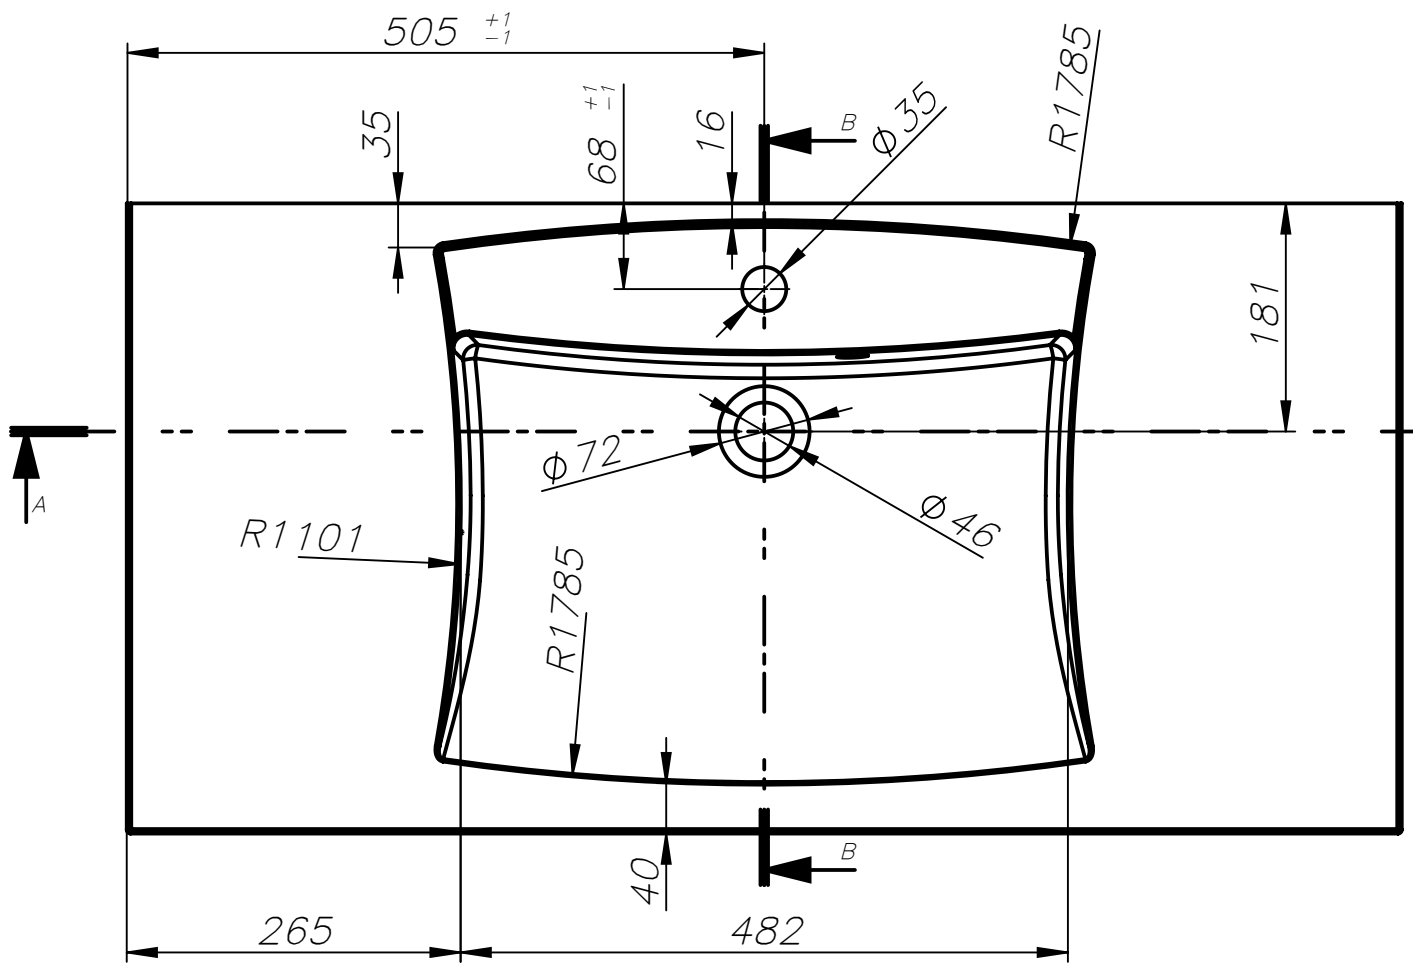

Drawing for approval 377.1\_2013

According to project		Material	Localization D:\dysk zewnętrzny\Projekty\Badea\Fresh\1012x500\	
Date	Name	Signature	Name of drawing	
19.04.2013	M.Gala		Badea Fresh 1000	
It has checked				
It has approved				
Scale	<b>marmorin</b>		Dimension gabarit	Version
			1012x500	1

**A3**