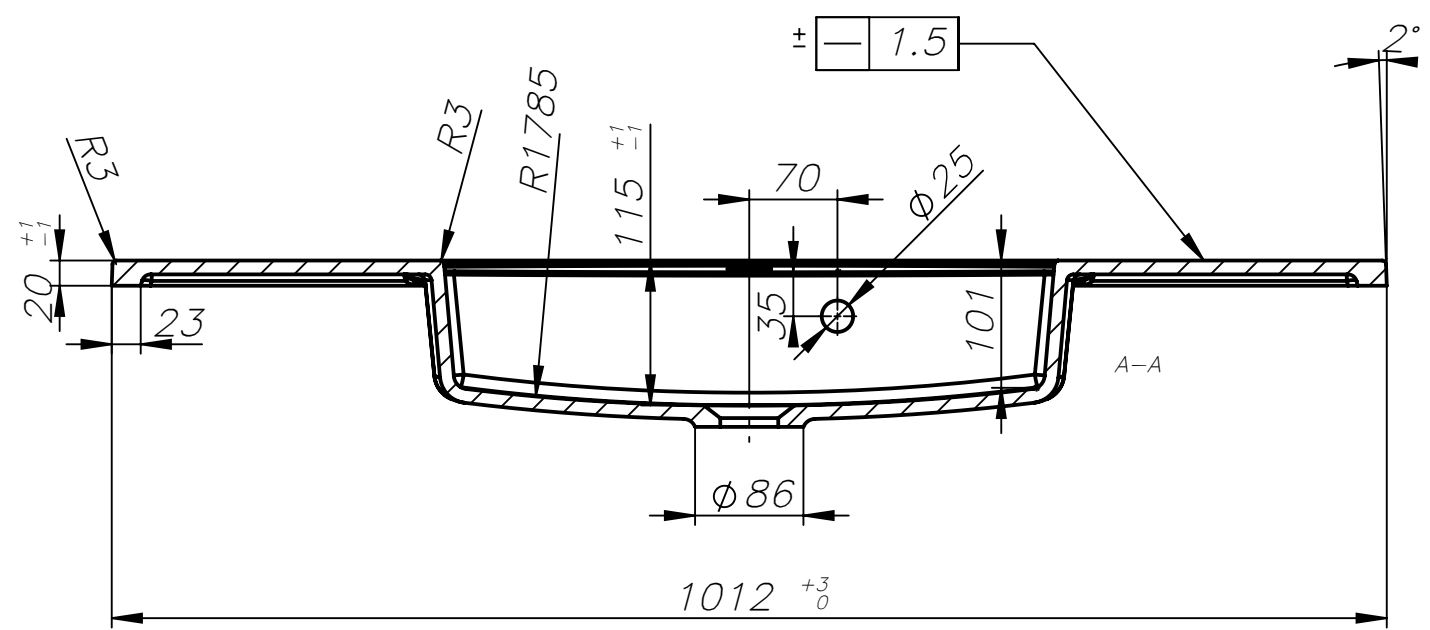

Drawing for approval 377.1\_2013

According to project		Material	Localization D:\dysk zewnętrzny\Projekty\Badea\Fresh\1012x500\	
Date	Name	Signature	Name of drawing	
19.04.2013	M.Gala		Badea Fresh 1000	
It has checked				
It has approved				
Scale	<b>marmorin</b>		Dimension gabarit	Version
			1012x500	1

**A3**